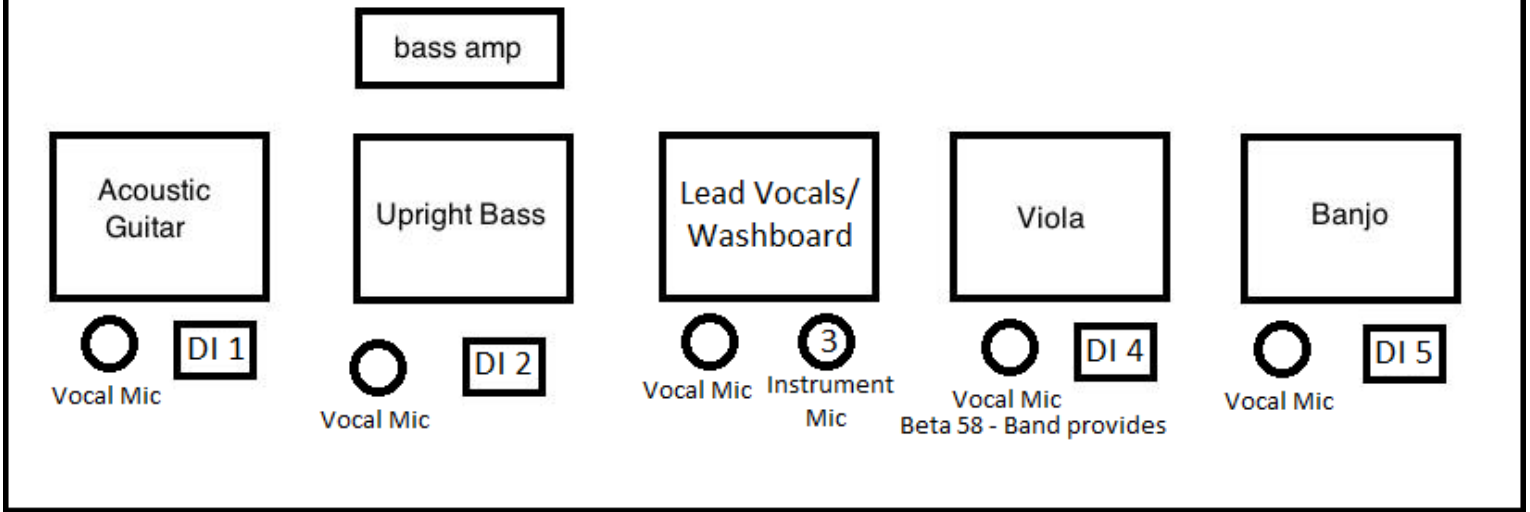

## Input List:

- 5 Vocal Mics + Stands (Viola will provide Beta 58 mic)
- 5 Direct XLR Lines
  - o 1: Guitar - LR Baggs Venue DI
  - o 2: Bass - sent through LR Baggs Para Acoustic DI\* from Peavey amp
  - o 3: Instrument mic/stand for washboard (will need house to provide)
  - o 4: Viola - LR Baggs Para Acoustic DI\*
  - o 5: Banjo - Fishman Platinum Pro DI
- Monitors: Preferably 4/Up to 5 wedges